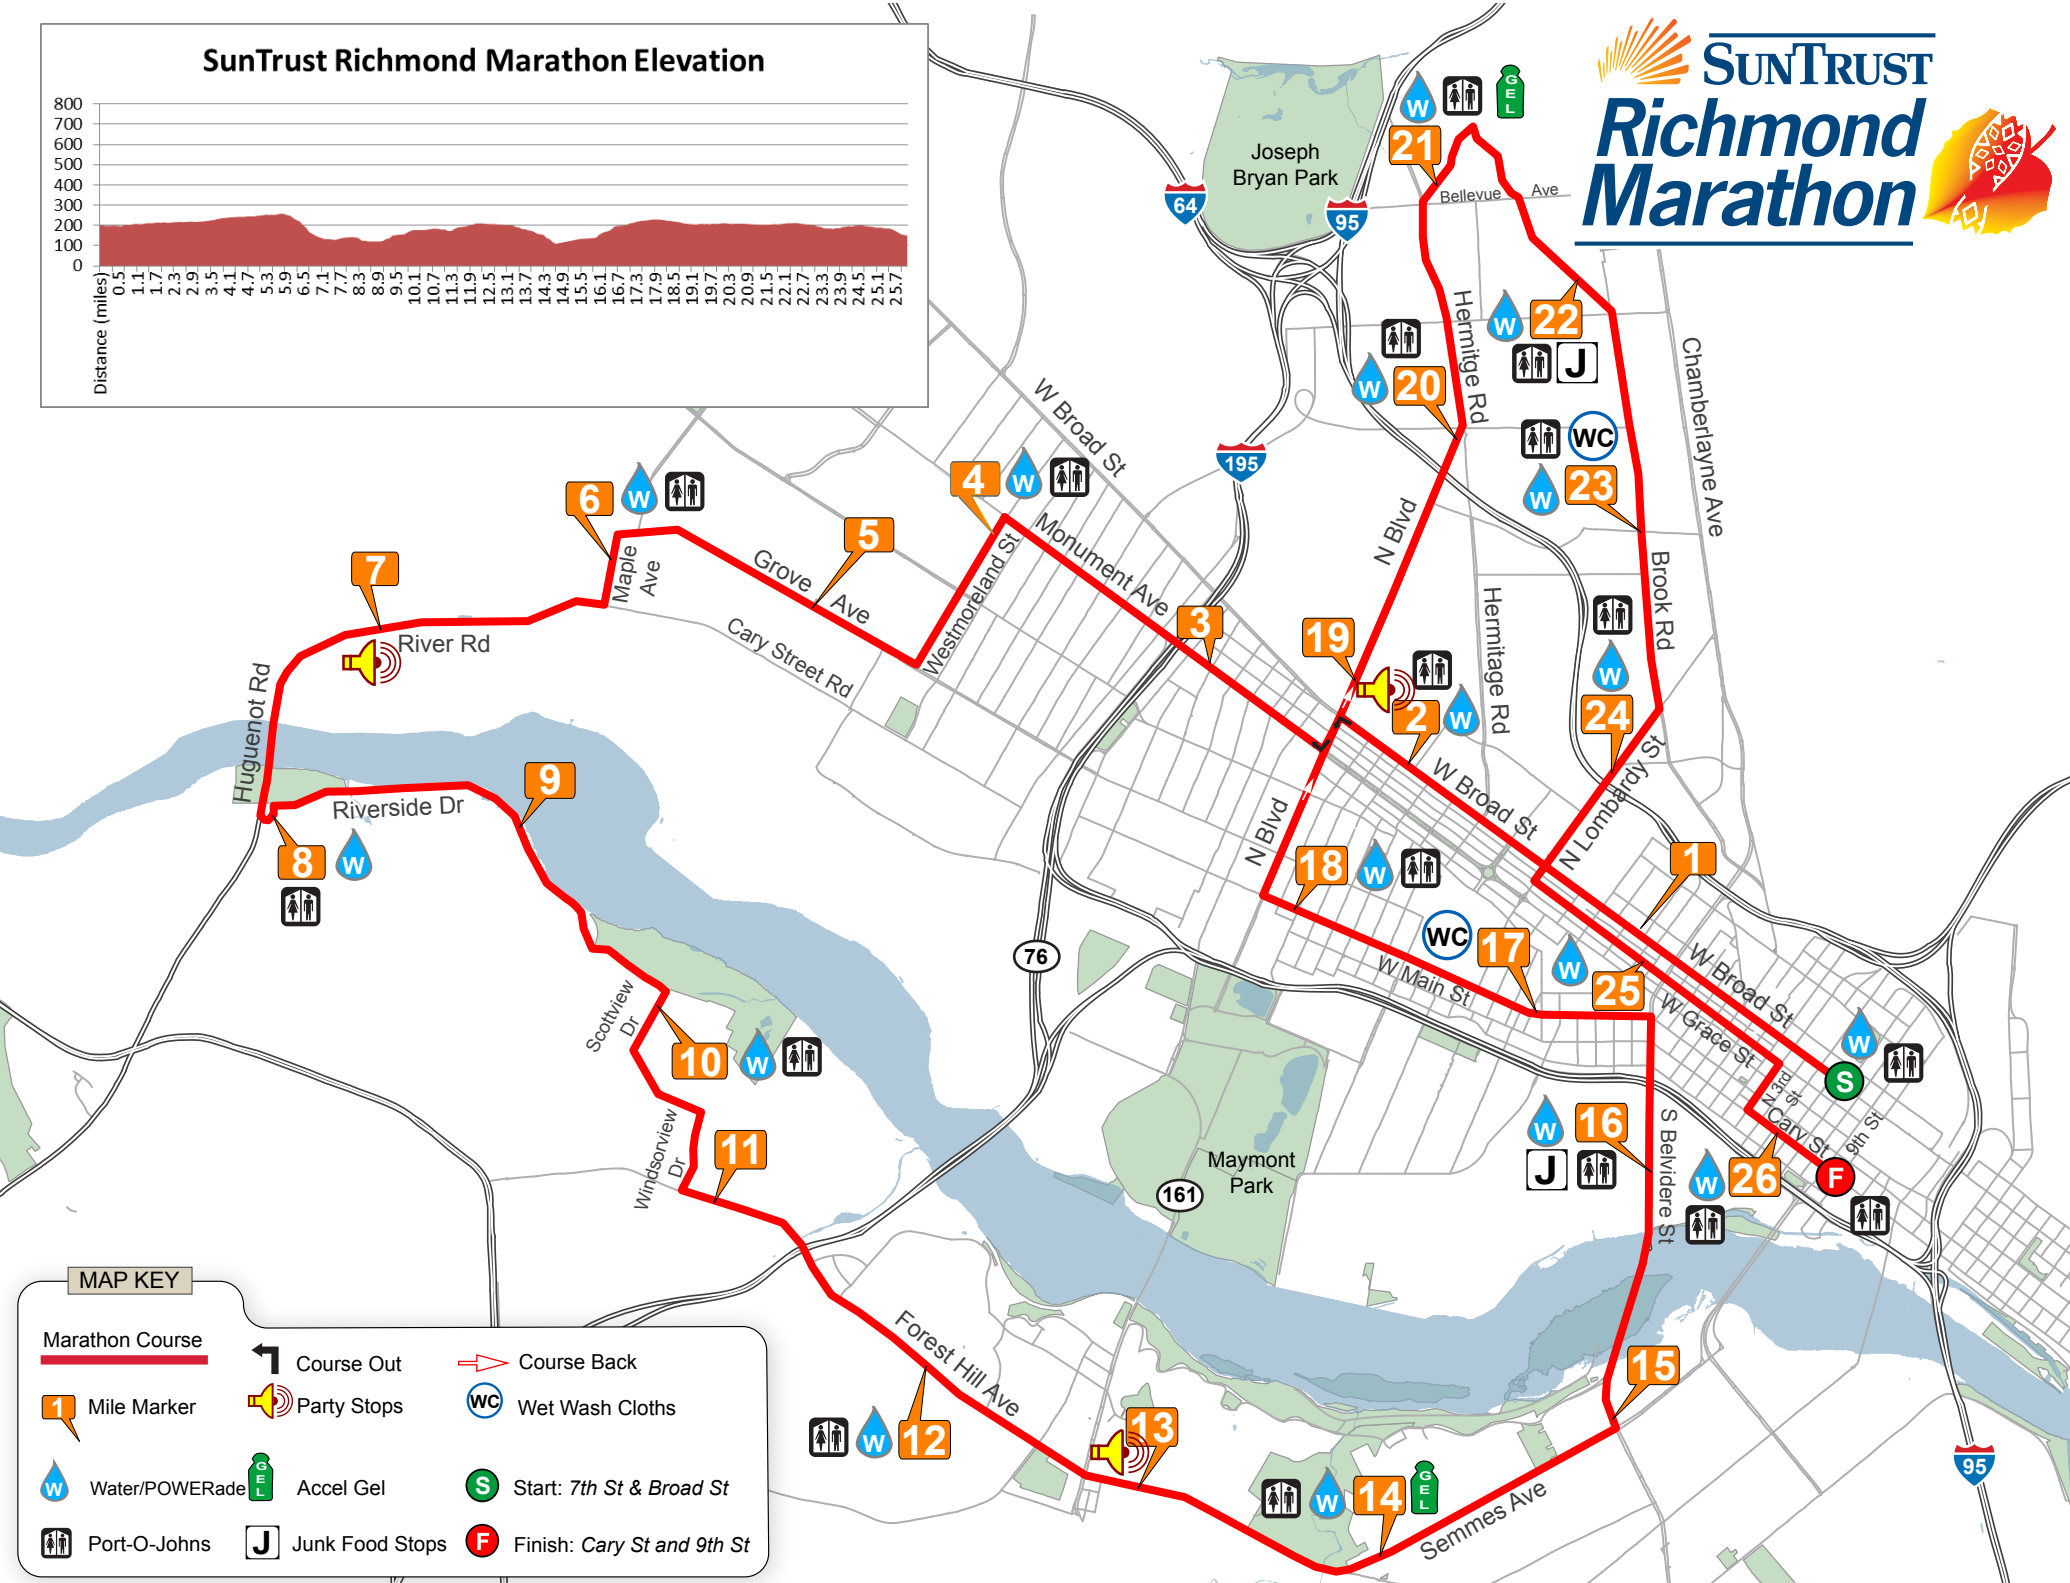

SunTrust Richmond Marathon Elevation

MAP KEY

- Marathon Course
- Course Out
- Course Back
- Mile Marker
- Party Stops
- Wet Wash Cloths
- Water/POWERade
- Accel Gel
- Start: 7th St & Broad St
- Port-O-Johns
- Junk Food Stops
- Finish: Cary St and 9th St