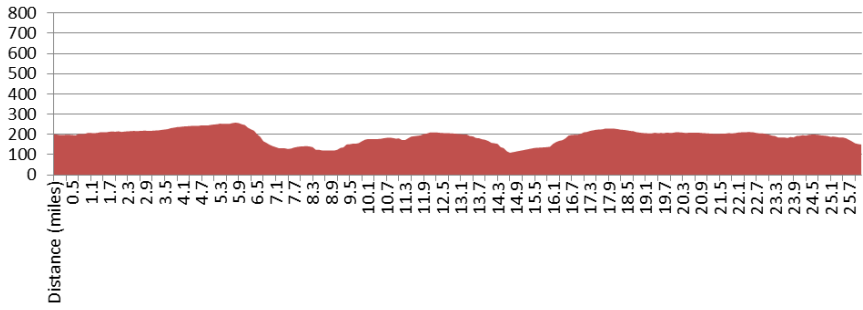

SunTrust Richmond Marathon Elevation

MAP KEY

- Marathon Course
- Course Out
- Course Back
- Mile Marker
- Party Stops
- Wet Wash Cloths
- Water/POWERade
- Accel Gel
- Start: 7th St & Broad St
- Port-O-Johns
- Junk Food Stops
- Finish: Cary St and 9th St